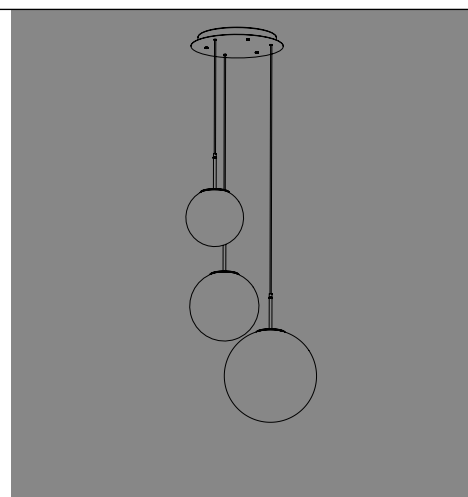

## BONNIE e CLYDE

SUSPENSION

Mouth-blown glass handcrafted on standstill mold with "rigadin" relief finish in two different shapes and various colours. Matt grey or white painted metal parts. Grey fabric cables. Canopies are not included. Select a canopy from the following pages to create a single or multi light pendant.

#### Rosone tondo per sospensioni multiple / Round canopy for hanging multiple lamps

4,6  
1,8"  34  
13,4"

**Rosone per sospensione 3 luci**  
**Canopy for hanging lamp 3 lights**

**ZA-LGR0063** grigio / grey  
**ZA-LGR0073** bianco / white

Luci disposte sullo stesso livello  
Lights on the same level:  
Ø max 25 cm - 9,8 in

40  
15,7" 

Disponibile su richiesta con finitura calamina / Available on request with calamine finish

4,6  
1,8"  34  
13,4"

**Rosone per sospensione 5 luci**  
**Canopy for hanging lamp 5 lights**

**ZA-LGR0065** grigio / grey  
**ZA-LGR0075** bianco / white

Luci disposte sullo stesso livello  
Lights on the same level:  
Ø max 17 cm - 6,7 in